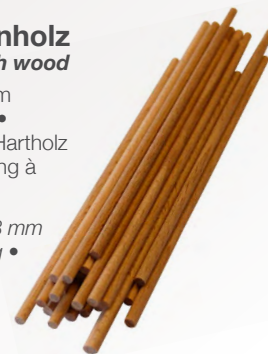

Rundstiele aus Buchenholz

Round sticks made from beech wood

Länge 150 mm • Stärke Ø 3,8 mm • Buchenholz • Besonders stabil • Hochwertiges, edles und glattes Hartholz • Ideal für Cake Pops • Verpackung à 1000 Stück

Length 150 mm • Thickness Ø 3.8 mm • Beech wood • Particularly strong • High-quality, smooth hardwood • Ideal for cake pops • Box of 1000 pcs