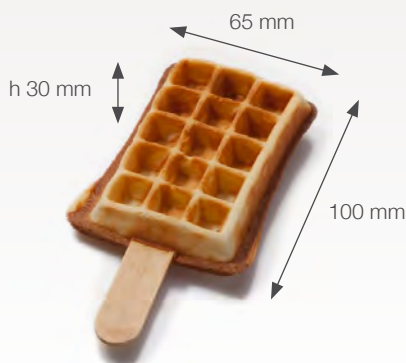

## Waffel-Herz am Stiel

### Waffle Heart on a Stick

Knabber-Herzen am Stiel, perfekt zum Valentinstag. Die größte Waffel am Stiel passt super zu Themenevents und Catering.

*Tasty hearts on a stick, especially great for Valentine's Day. The biggest waffle on a stick fits perfectly to themed events and parties.*

## Rahmwaffel am Stiel

### Cream Waffle on a Stick

Kleine Waffeln am Stiel in der traditionellen, eckigen Waffelform. Ideale Portionsgröße für Kinder oder den kleinen Heißhunger.

*Small waffles on a stick with the traditional square waffle shape. An ideal portion size for children or as a little snack in case of a ravenous appetite.*