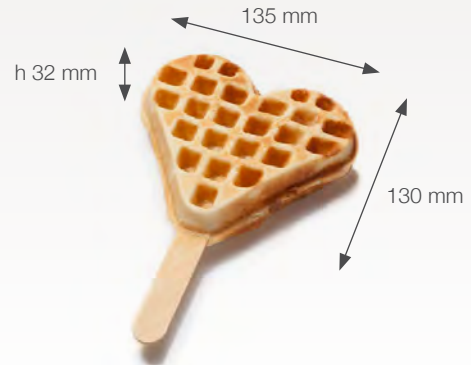

## Waffel-Herz am Stiel

### Waffle Heart on a Stick

Knabber-Herzen am Stiel, perfekt zum Valentinstag. Die größte Waffel am Stiel passt super zu Themenevents und Catering.

*Tasty hearts on a stick, especially great for Valentine's Day. The biggest waffle on a stick fits perfectly to themed events and parties.*

### Cream Waffle on a Stick

Kleine Waffeln am Stiel in der traditionellen, eckigen Waffelform. Ideale Portionsgröße für Kinder oder den kleinen Heißhunger.

*Small waffles on a stick with the traditional square waffle shape. An ideal portion size for children or as a little snack in case of a ravenous appetite.*